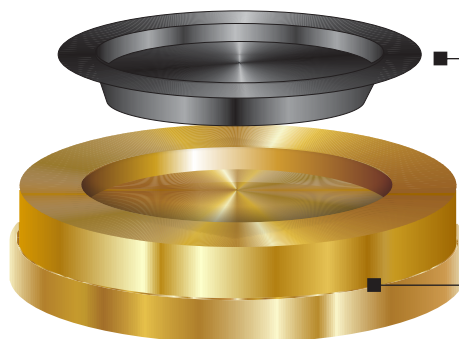

## Flat Top WasteMasters

Stylish Side Opening & Removable Fish Tray Top

### Litter Containers with Large Side Opening

A contemporary design for upscale locations, this modern receptacle's attractive appearance encourages use simply by standing out in the crowd.

**Removable Ash Tray** is Easy to Clean and Enhances the Overall look of the Receptacle.

**Satin Brass & Satin Aluminum Covers** are Heavy Gauge Seamless, Hand Spun Aluminum.

**Choice of 4 Attractive and Durable Finishes**

**Protective Vinyl Gasket** around Opening

**Heavy Duty Plastic, Removable Inner Liner**

### FINISHES

**SATIN ALUMINUM (SA)** Aluminum, surface ground, fine satin polished, coated with a clear epoxy based bake enamel. For Indoor / Outdoor Use.

**SATIN BRASS (BE)** A brass tinted epoxy based finish, is baked on over satin aluminum. For Indoor / Outdoor Use.