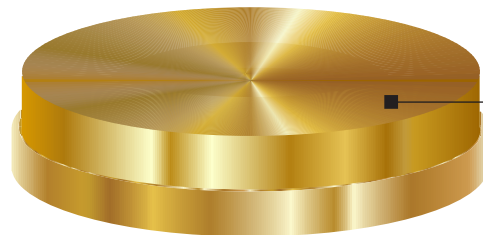

## Flat Top WasteMasters with Stylish Side Opening

### Litter Containers with Large Side Opening

A contemporary design for upscale locations, this modern receptacle's attractive appearance encourages use simply by standing out in the crowd.

**Satin Brass & Satin Aluminum Covers** are Heavy Gauge Seamless, Hand Spun Aluminum.