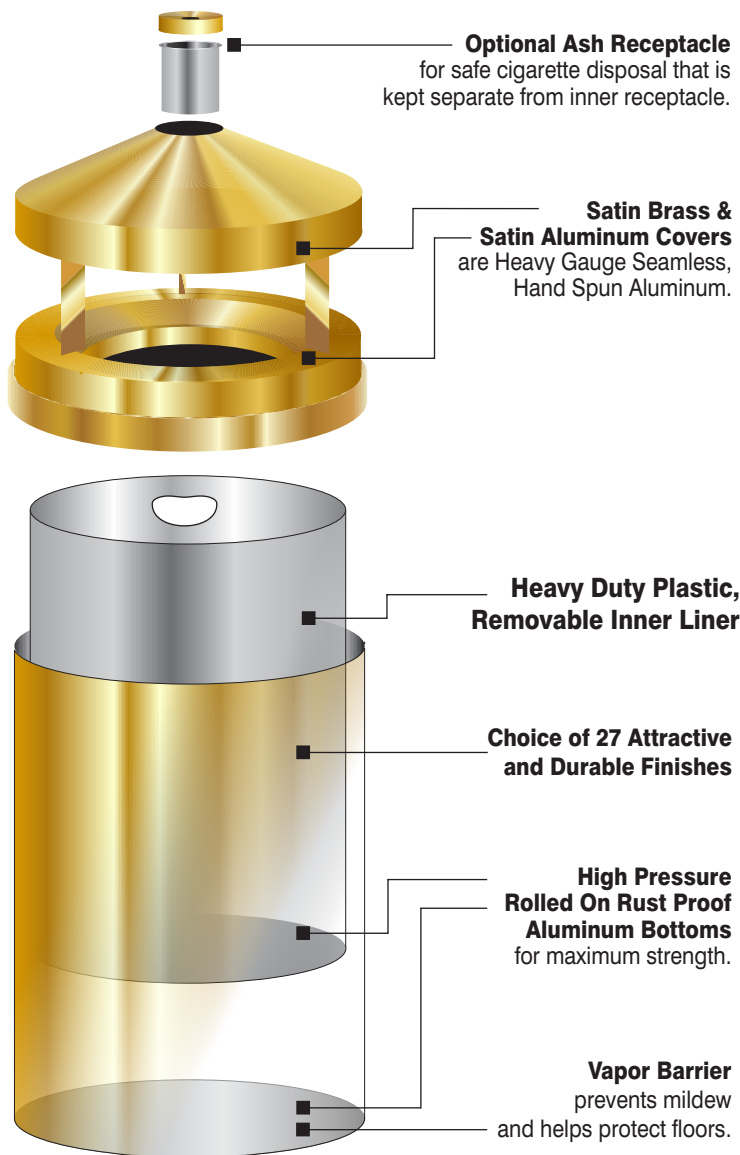

Glaro-Products.Com

1-888-512-1850

Canopy Top WasteMasters with Optional Cigarette Urn Attachment

Outdoor Litter Containers with Large Center Opening and Cover with Optional Cigarette Urn.

This new practical design keeps outdoor refuse from accumulating unnecessary weight caused by rain and snow.

Bolt Down kits are available to secure outdoor receptacle to Floor or sidewalk.

FINISHES

SATIN ALUMINUM (SA) Aluminum, surface ground, fine satin polished, coated with a clear epoxy based bake enamel. For Indoor / Outdoor Use.

SATIN BRASS (BE) A brass tinted epoxy based finish, is baked on over satin aluminum. For Indoor / Outdoor Use.

SIZES

Diameter	Height	Weight	Capacity	Trash Opening
15"	42"	35 lbs	16 Gal	9"
20"	42"	51 lbs	33 Gal	14"