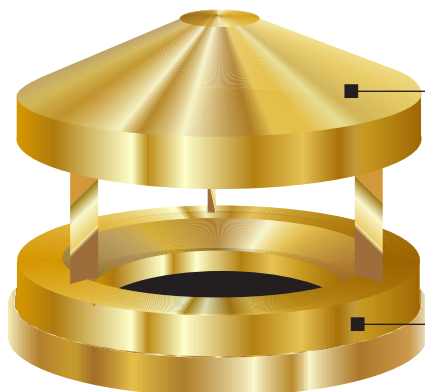

## Canopy Top WasteMasters

### Outdoor Litter Containers with Large Center Opening and Cover

This new practical design keeps rain and snow out.

**Bolt Down** kits are available to secure outdoor receptacle to floor or sidewalk.

**Satin Brass & Satin Aluminum Covers** are Heavy Gauge Seamless, Hand Spun Aluminum.

### FINISHES

**SATIN ALUMINUM (SA)** Aluminum, surface ground, fine satin polished, coated with a clear epoxy based bake enamel. For Indoor / Outdoor Use.

**SATIN BRASS (BE)** A brass tinted epoxy based finish, is baked on over satin aluminum. For Indoor / Outdoor Use.