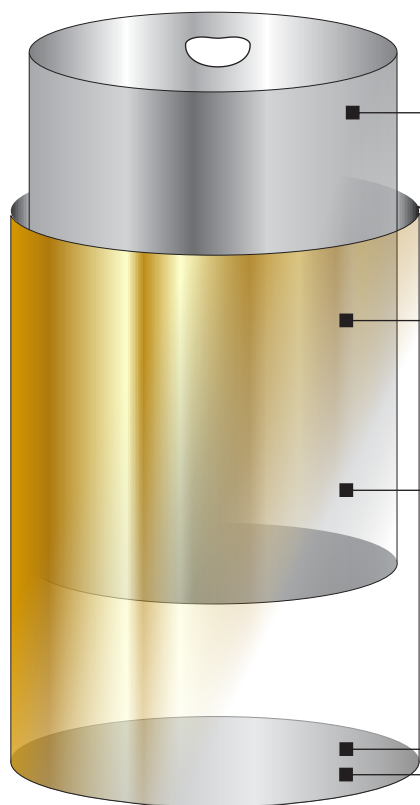

Glaro-Products.Com

1-888-512-1850

Canopy Top WasteMasters

Outdoor Litter Containers with Large Center Opening and Cover

This new practical design keeps rain and snow out.

Bolt Down kits are available to secure outdoor receptacle to floor or sidewalk.

Satin Brass & Satin Aluminum Covers are Heavy Gauge Seamless, Hand Spun Aluminum.

Heavy Duty Plastic, Removable Inner Liner

Choice of 27 Attractive and Durable Finishes

High Pressure Rolled On Rust Proof Aluminum Bottoms for maximum strength.

Vapor Barrier prevents mildew and helps protect floors.

FINISHES

SATIN ALUMINUM (SA) Aluminum, surface ground, fine satin polished, coated with a clear epoxy based bake enamel. For Indoor / Outdoor Use.

SATIN BRASS (BE) A brass tinted epoxy based finish, is baked on over satin aluminum. For Indoor / Outdoor Use.

SIZES

Diameter	Height	Weight	Capacity	Trash Opening
15"	42"	35 lbs	16 Gal	9"
20"	42"	51 lbs	33 Gal	14"

OTHER AVAILABLE FINISHES