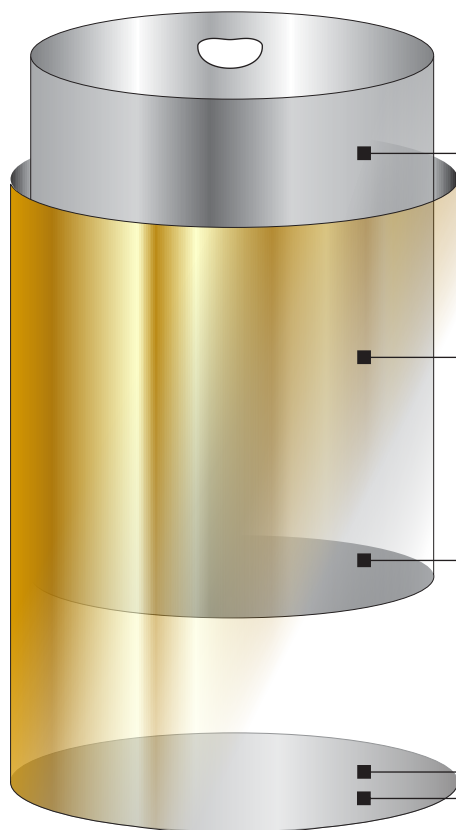

Glaro-Products.Com

1-888-512-1850

Tip-Action Top WasteMasters with Self Closing Cover

Litter Containers with Self Closing Cover

This popular design incorporates a balanced, weighted Tip-Action center disk flap that always quietly returns to center.

The unit automatically closes after each deposit, containing odors, fire and unsightly trash within the all metal unit.

Satin Brass & Satin Aluminum Covers are Heavy Gauge Seamless, Hand Spun Aluminum, with a Self Closing Cover

Heavy Duty Plastic, Removable Inner Liner

Choice of 4 Attractive and Durable Finishes

High Pressure Rolled On Rust Proof Aluminum Bottoms for maximum strength.

Vapor Barrier prevents mildew and helps protect floors.

SIZES

Diameter	Height	Weight	Capacity	Trash Opening
12"	32"	23 lbs	12 Gal	6 1/2"
15"	33"	35 lbs	16 Gal	9"
20"	35"	51 lbs	33 Gal	12"

OTHER AVAILABLE FINISHES