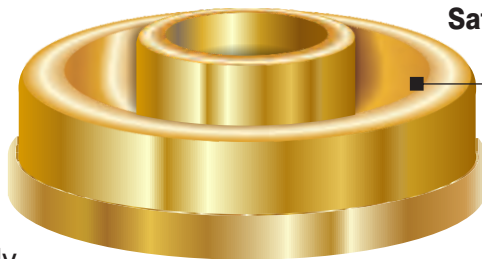

### Litter Containers with Large Center Opening with Cigarette Ash Outer Ring.

A practical solution for high traffic, fast action locations.

This Donut Top design conveniently encourages use by neatly guiding waste to the inside of the receptacle.