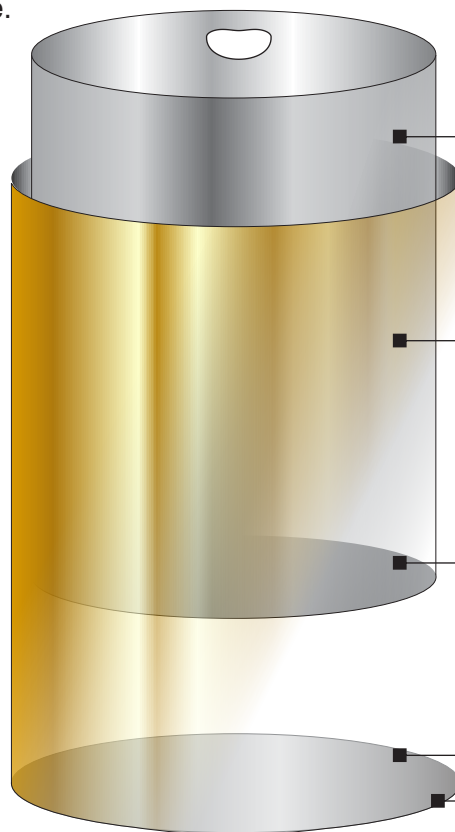

Glaro-Products.Com

1-888-512-1850

Donut Top WasteMasters

Litter Containers with Large Center Opening with Cigarette Ash Outer Ring.

A practical solution for high traffic, fast action locations.

This Donut Top design conveniently encourages use by neatly guiding waste to the inside of the receptacle.

Satin Brass & Satin Aluminum Covers are Heavy Gauge Seamless, Hand Spun Aluminum. Place Cigarette Ashes in the Outer Ring and Trash in the Center.

Heavy Duty Plastic, Removable Inner Liner

Choice of 27 Attractive and Durable Finishes

High Pressure Rolled On Rust Proof Aluminum Bottoms for maximum strength.

Vapor Barrier prevents mildew and helps protect floors.

FINISHES

SATIN ALUMINUM (SA) Aluminum, surface ground, fine satin polished, coated with a clear epoxy based bake enamel. For Indoor / Outdoor Use.

SATIN BRASS (BE) A brass tinted epoxy based finish, is baked on over satin aluminum. For Indoor / Outdoor Use.

SIZES

Diameter	Height	Weight	Capacity	Trash Opening
15"	33"	35 lbs	16 Gal	9"
20"	35"	51 lbs	33 Gal	12"

OTHER AVAILABLE FINISHES