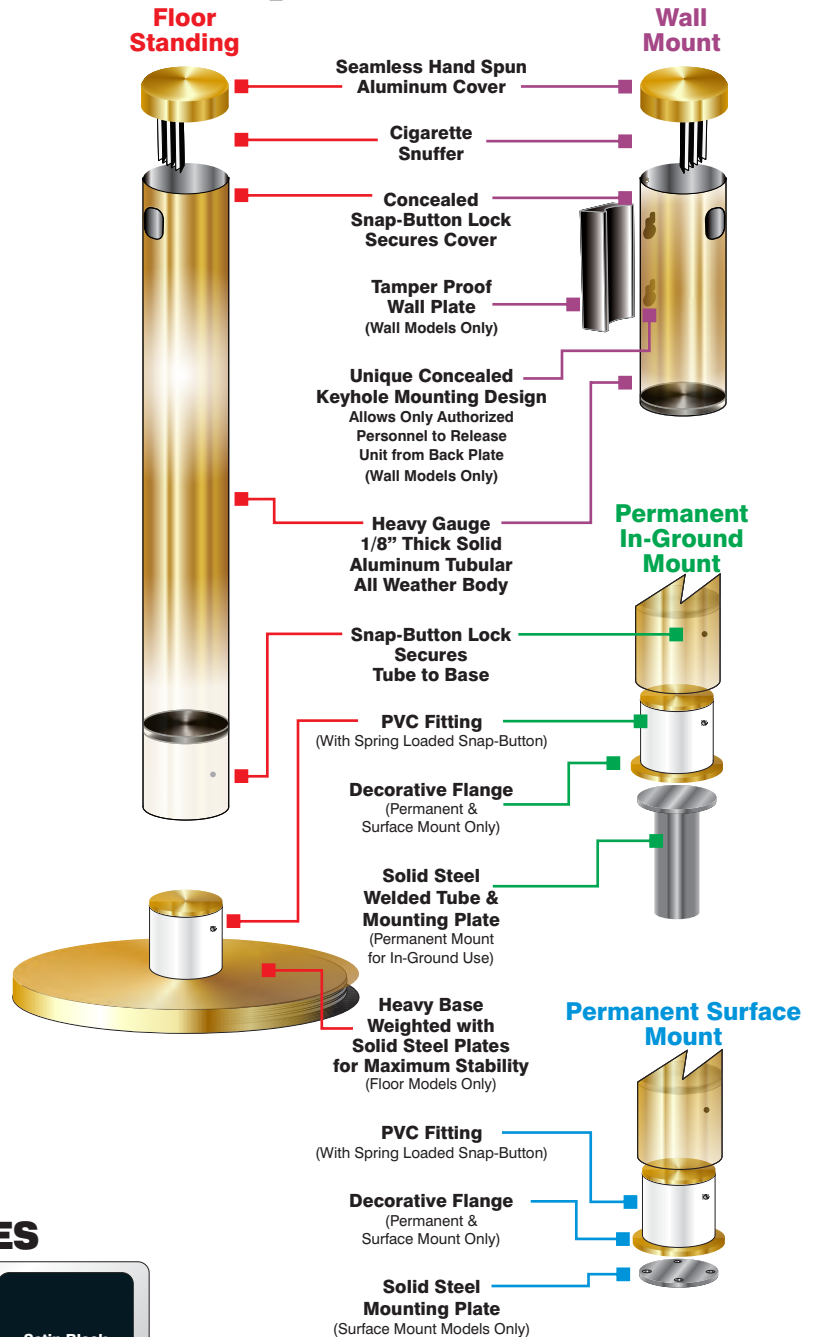

## Smoker's Post - Ash Receptacles

### OTHER AVAILABLE FINISHES

### INDOOR / OUTDOOR Smoker's Post

At last! A sleek, stylish and durable solution for cigarette disposal. Completely weatherproof, wind proof and fireproof, this collection of solid 1/8" thick seamless aluminum receptacles has a large capacity and is easy to empty due to a smartly designed security locking system. Satin brass models cannot tarnish and, therefore, never need polishing. Permanent Mount and Wall Mounted models are complete with all mounting hardware. Floor models have a heavy weighted base for extra stability. Table top models are exceptionally beneficial in outdoor seating areas. They conceal odors and prevent the wind from blowing debris onto the table and guests. All models have an internal cigarette snuffer panel to extinguish cigarettes and cigars.