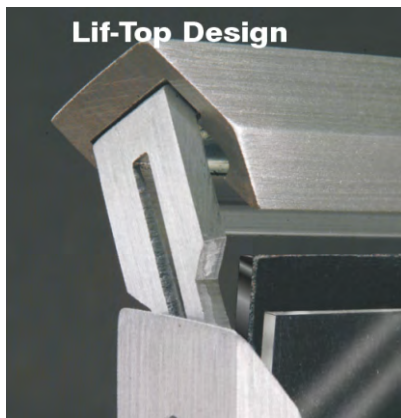

Glaro-Products.Com

1-888-512-1850

Lif-Top Sign Frames & Directories

FINISHES

SATIN ALUMINUM (SA) Aluminum, surface ground, fine satin polished, coated with a clear epoxy based bake enamel. For Indoor / Outdoor Use.

SATIN BRASS (BE) A brass tinted epoxy based finish, is baked on over satin aluminum. For Indoor/Outdoor Use.

Lif-Top Design for Easy Access

Solid Extruded Aluminum Frame

Sturdy 1 1/2" Post Design Withstands Years of Use

Heavy Weighted Base for Maximum Support

SPECIFICATIONS

Post Height	37"
Post Diameter	1 1/2"
Base Diameter	14"
Weight	25 - 29 lbs.
Frame Sizes	7h" x 11w"
	11h" x 14w"
	22h" x 14w"
	28h" x 22w"

OPEN FACE SIGN FRAMES

Cross Section

Lif-Top Design

BASE CONSTRUCTION (Cross Section)

OTHER AVAILABLE FINISHES