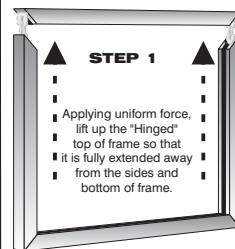

Glaro-Products.Com

1-888-512-1850

Lif-Top Sign Frames & Directories

FINISHES

SATIN ALUMINUM (SA) Aluminum, surface ground, fine satin polished, coated with a clear epoxy based bake enamel. For Indoor / Outdoor Use.

SATIN BRASS (BE) A brass tinted epoxy based finish, is baked on over satin aluminum. For Indoor/Outdoor Use.

Lif-Top Design for Easy Access

Solid Extruded Aluminum Frame

Sturdy 1 1/2" Post Design Withstands Years of Use

Heavy Weighted Base for Maximum Support

SPECIFICATIONS

Post Height	37"
Post Diameter	1 1/2"
Base Diameter	14"
Weight	25 - 29 lbs.
Frame Sizes	7h" x 11w"
	11h" x 14w"
	22h" x 14w"
	28h" x 22w"

OPEN FACE SIGN FRAMES