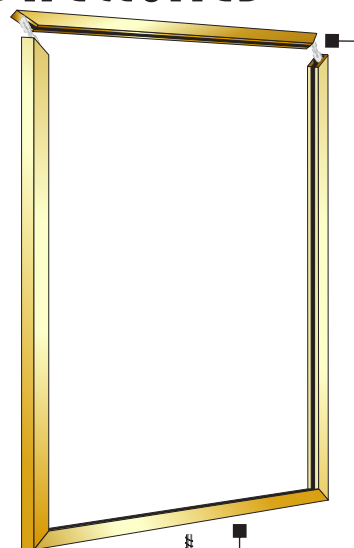

Glaro-Products.Com

1-888-512-1850

Lif-Top Sign Frames & Directories

FINISHES

SATIN ALUMINUM (SA) Aluminum, surface ground, fine satin polished, coated with a clear epoxy based bake enamel. For Indoor / Outdoor Use.

SATIN BRASS (BE) A brass tinted epoxy based finish, is baked on over satin aluminum. For Indoor/Outdoor Use.

Lif-Top Design for Easy Access

Solid Extruded Aluminum Frame

Sturdy 1 1/2" Post Design Withstands Years of Use

Heavy Weighted Base for Maximum Support

SPECIFICATIONS

Post Height	37"
Post Diameter	1 1/2"
Base Diameter	14"
Weight	25 - 29 lbs.
Frame Sizes	7h" x 11w"
	11h" x 14w"
	22h" x 14w"
	28h" x 22w"

OPEN FACE SIGN FRAMES