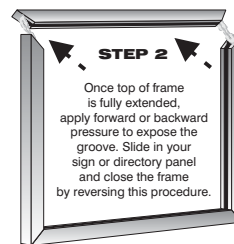

Glaro-Products.Com

1-888-512-1850

Lif-Top Sign Frames & Directories

FINISHES

SATIN ALUMINUM (SA) Aluminum, surface ground, fine satin polished, coated with a clear epoxy based bake enamel. For Indoor / Outdoor Use.

SATIN BRASS (BE) A brass tinted epoxy based finish, is baked on over satin aluminum. For Indoor/Outdoor Use.

Lif-Top Design for Easy Access

Solid Extruded Aluminum Frame

Sturdy 1 1/2" Post Design Withstands Years of Use

Heavy Weighted Base for Maximum Support

SPECIFICATIONS

Post Height	37"
Post Diameter	1 1/2"
Base Diameter	14"
Weight	25 - 29 lbs.
Frame Sizes	7h" x 11w"
	11h" x 14w"
	22h" x 14w"
	28h" x 22w"

OPEN FACE SIGN FRAMES