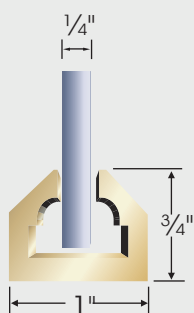

SATIN BRASS (BE) A brass tinted epoxy based finish, is baked on over satin aluminum. For Indoor/Outdoor Use.

Lif-Top Design for Easy Access

Solid Extruded Aluminum Frame

Sturdy 1 1/2" Post Design Withstands Years of Use

Heavy Weighted Base for Maximum Support

SPECIFICATIONS

Post Height	37"
Post Diameter	1 1/2"
Base Diameter	14"
Weight	25 - 29 lbs.
Frame Sizes	7h" x 11w"
	11h" x 14w"
	22h" x 14w"
	28h" x 22w"

OPEN FACE SIGN FRAMES

Cross Section

Lif-Top Design

BASE CONSTRUCTION (Cross Section)

OTHER AVAILABLE FINISHES