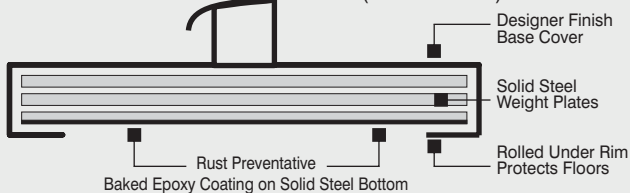

Glaro-Products.Com

1-888-512-1850

Lif-Top Sign Frames & Directories

FINISHES

SATIN ALUMINUM (SA) Aluminum, surface ground, fine satin polished, coated with a clear epoxy based bake enamel. For Indoor / Outdoor Use.

SATIN BRASS (BE) A brass tinted epoxy based finish, is baked on over satin aluminum. For Indoor/Outdoor Use.

Lif-Top Design for Easy Access

Solid Extruded Aluminum Frame

Sturdy 1 1/2" Post Design Withstands Years of Use

Heavy Weighted Base for Maximum Support

SPECIFICATIONS

Post Height	37"
Post Diameter	1 1/2"
Base Diameter	14"
Weight	25 - 29 lbs.
Frame Sizes	7h" x 11w"
	11h" x 14w"
	22h" x 14w"
	28h" x 22w"

OPEN FACE SIGN FRAMES

Cross Section

Lif-Top Design

BASE CONSTRUCTION (Cross Section)

OTHER AVAILABLE FINISHES