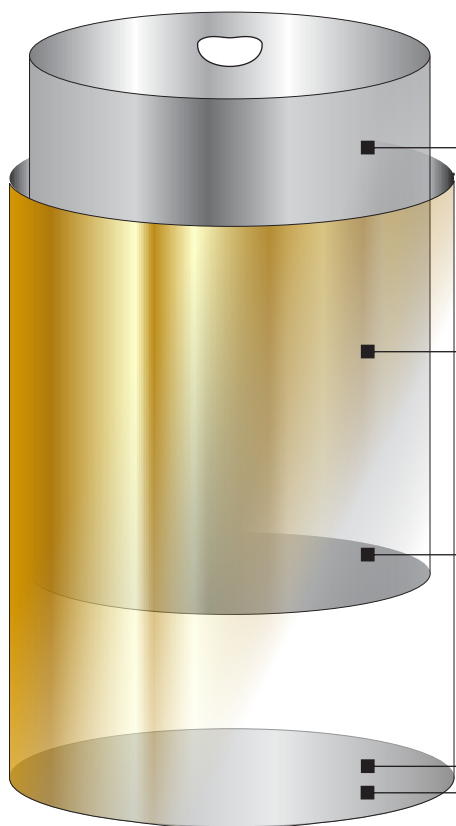

Glaro-Products.Com

1-888-512-1850

Funnel Top WasteMasters

Litter Containers with Large Center Opening

A practical solution for high traffic, fast action locations.

This open funnel design conveniently encourages use by neatly guiding waste to the inside of the receptacle.

Satin Brass & Satin Aluminum Covers are Heavy Gauge Seamless, Hand Spun Aluminum.

Heavy Duty Plastic, Removable Inner Liner

Choice of 27 Attractive and Durable Finishes

High Pressure Rolled On Rust Proof Aluminum Bottoms for maximum strength.

Vapor Barrier prevents mildew and helps protect floors.

FINISHES

SATIN ALUMINUM (SA) Aluminum, surface ground, fine satin polished, coated with a clear epoxy based bake enamel. For Indoor / Outdoor Use.

SATIN BRASS (BE) A brass tinted epoxy based finish, is baked on over satin aluminum. For Indoor / Outdoor Use.

SIZES

Diameter	Height	Weight	Capacity	Trash Opening
12"	32"	23 lbs	12 Gal	6 1/2"
15"	33"	35 lbs	16 Gal	9"
20"	35"	51 lbs	33 Gal	12"

OTHER AVAILABLE FINISHES