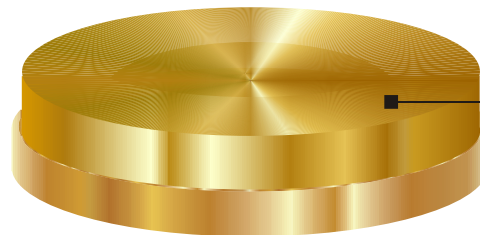

## Flat Top WasteMasters with Stylish Side Opening

### Litter Containers with Large Side Opening

A contemporary design for upscale locations, this modern receptacle's attractive appearance encourages use simply by standing out in the crowd.

**Satin Brass & Satin Aluminum Covers** are Heavy Gauge Seamless, Hand Spun Aluminum.