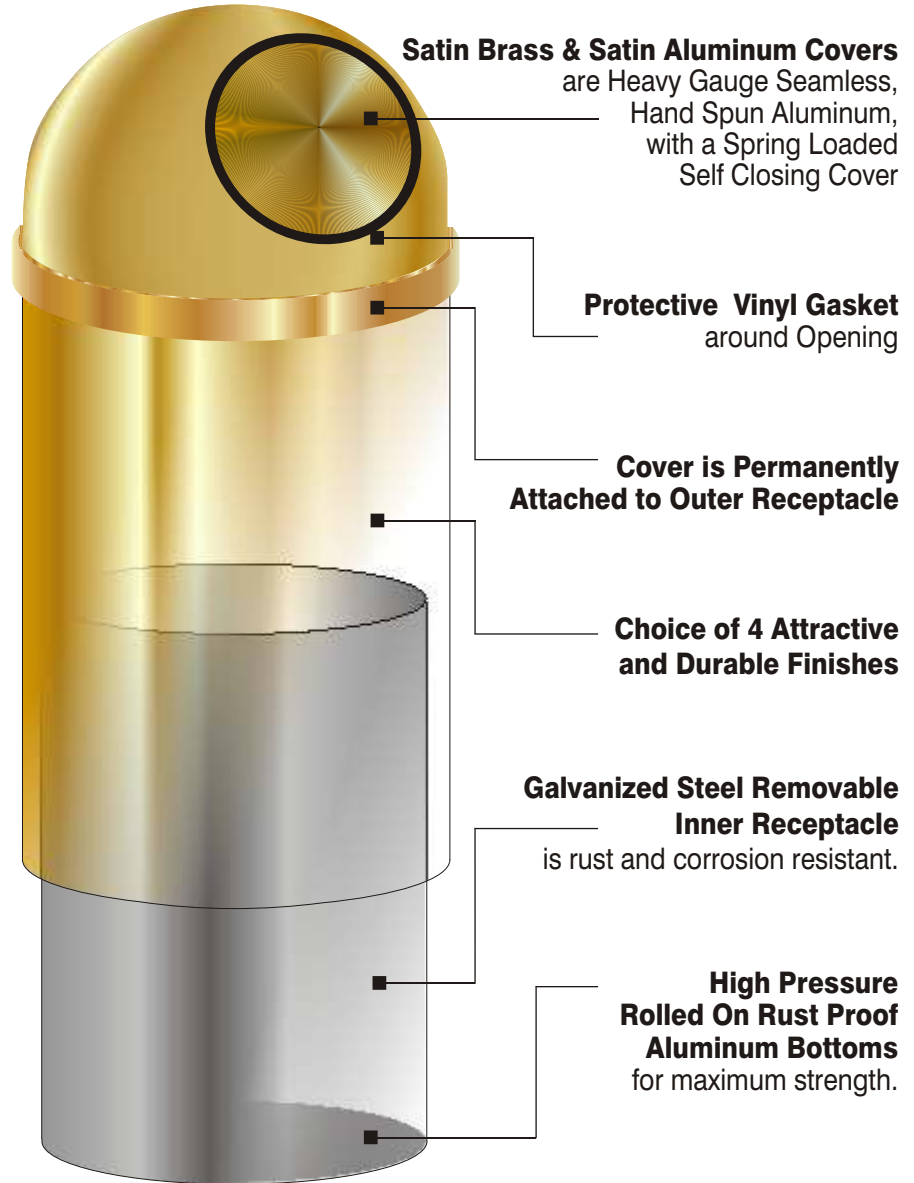

Glaro-Products.Com

1-888-512-1850

Dome Top WasteMasters with Self Closing Cover

Litter Containers with Self Closing Cover

This classic design features a spring action, self closing aluminum flap. It enhances fire safety and odor containment while keeping waste in its place.

Protective, decorative safety gasket around the opening makes sure metal edges are not exposed.

FINISHES

SATIN ALUMINUM (SA) Aluminum, surface ground, fine satin polished, coated with a clear epoxy based bake enamel. For Indoor / Outdoor Use.

SATIN BRASS (BE) A brass tinted epoxy based finish, is baked on over satin aluminum. For Indoor / Outdoor Use.

SIZES

Diameter	Height	Weight	Capacity	Trash Opening
12"	30"	22 lbs	8 Gal	6"
15"	30"	30 lbs	12 Gal	7"
15"	36"	35 lbs	16 Gal	7"